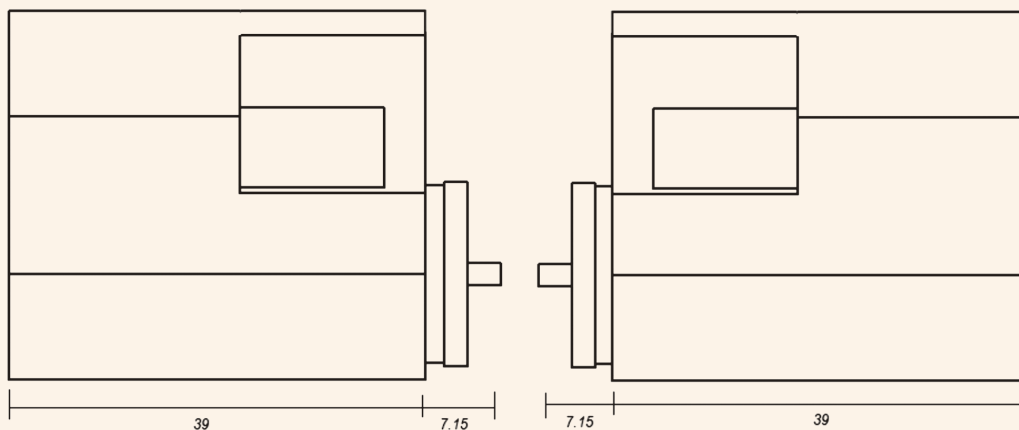

Scandinavian Cylinders

WSP

Conversion cylinders for use with most Scandinavian, Swedish or Assa brand locks

8E7A5 Single Scandinavian Cylinder

16910225 8E7A5-SCP ASSA SINGLE CYLINDER 39mm

8E7A6 Double Scandinavian Cylinder

21067655 8E7A6-SCP-T ASSA DOUBLE CYLINDER 39mm

Cylinders have been in a successful fire test for 30 & 60 minute timber doorsets.

Where lock cases other than WSP are used it is the specifier's responsibility to ensure compatibility with the cylinder.