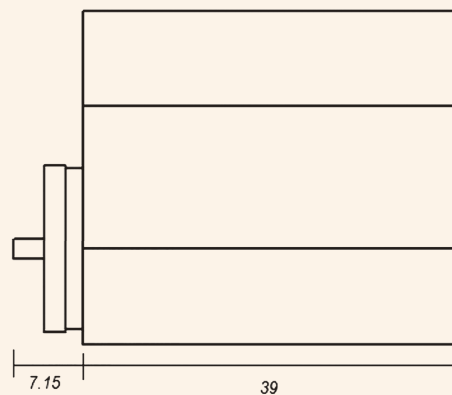

Scandinavian Cylinders

WSP

Conversion cylinders for use with most Scandinavian, Swedish or Assa brand locks

8E7A5 Single Scandinavian Cylinder

16910225 8E7A5-SCP ASSA SINGLE CYLINDER 39mm

8E7A6 Double Scandinavian Cylinder

21067655 8E7A6-SCP-T ASSA DOUBLE CYLINDER 39mm

Cylinders have been in a successful fire test for 30 & 60 minute timber doorsets.

Where lock cases other than WSP are used it is the specifier's responsibility to ensure compatibility with the cylinder.