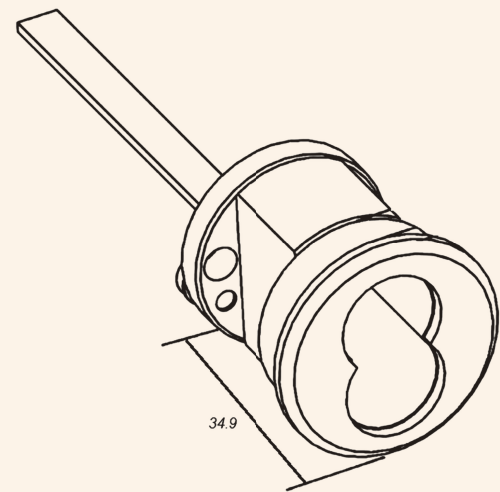

Rim & Mortice Cylinders

1E72 Rim Cylinder

61933149	1E72-SCP RIM CYLINDER
66615910	CLAMP SCREW FOR 1E72 CYLINDER
94428186	A40100 SPINDLE/TANG - 1E72

IC7M Screw-In Mortice Cylinder

93819138	IC7M SCREW-IN MORTICE CYLINDER SCP
----------	------------------------------------

1E76 Screw-In Collared Mortice Cylinder

17779463 1E76-C181-RP3-SCP MORTICE CYL (A Rite)

Mortice Cylinder Cams

N.B. Cylinders are fitted with 'AR/MS' Cam to suit Adams Rite locks or similar as standard. Alternative cams are available below as pictured.