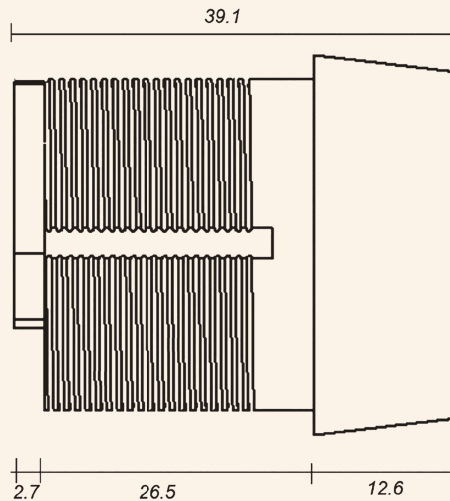

Rim & Mortice Cylinders

1E72 Rim Cylinder

61933149	1E72-SCP RIM CYLINDER
66615910	CLAMP SCREW FOR 1E72 CYLINDER
94428186	A40100 SPINDLE/TANG - 1E72

IC7M Screw-In Mortice Cylinder

93819138	IC7M SCREW-IN MORTICE CYLINDER SCP
----------	------------------------------------

1E76 Screw-In Collared Mortice Cylinder

17779463 1E76-C181-RP3-SCP MORTICE CYL (A Rite)

Mortice Cylinder Cams

N.B. Cylinders are fitted with 'AR/MS' Cam to suit Adams Rite locks or similar as standard. Alternative cams are available below as pictured.